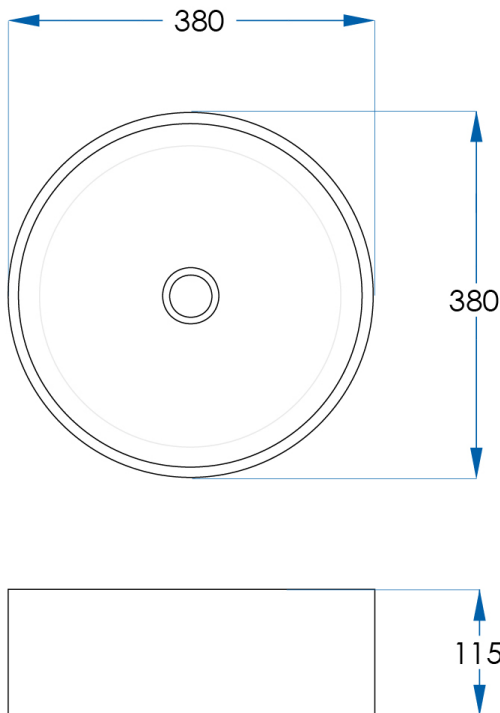

EDEN

Solid Surface Bench Mount Basin Matte White

SPECIFICATIONS

Size	380x380mm
Depth	115mm
Material	Solid surface basin with smooth, matte, scratch & chip resistant finish
Weight	6kg
Capacity	9L
Waste Size	32mm without Overflow
Code	BLU103-M
Warranty	7 year replacement product: 1 year labour

Available at

hb Highgrove Bathrooms
www.highgrovebathrooms.com.au

Disclaimer: As these products are handmade, a size variance of ± 10 mm may occur. It is essential to measure the unit on-site before installation and Casa Lusso advises having the product on-site before rough-in.