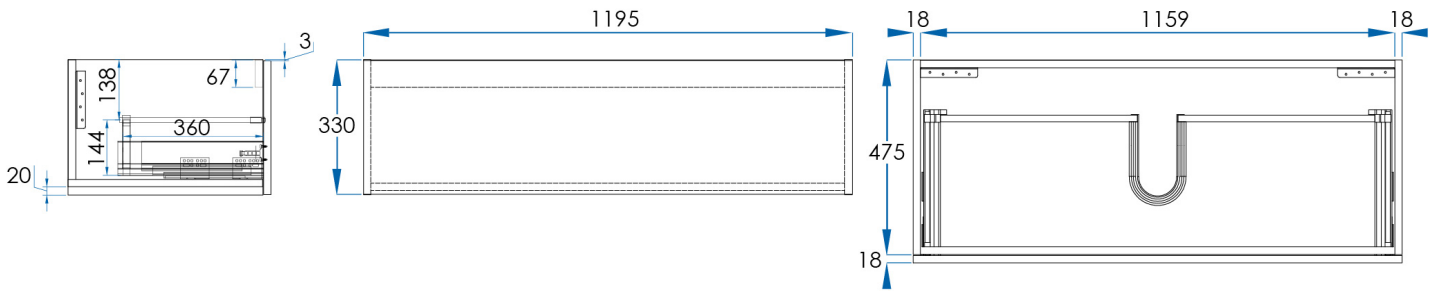

EDEN

Wall Hung Modular Vanity 1200mm Oak Laminate

5
YEAR
WARRANTY

MAKE IT MODULAR

1x VED1200-O and 1x VED300-O Modular Vanity to create a 1500mm cabinet

SPECIFICATIONS

Size	1195x330x495mm
Material	Moisture Resistant Oak Laminate with Premium Finger Pull Technology, Full Length Extension Runners with Adaptive Cushioning which close gently and silently every time.
Colour	Oak Laminate
Installation	Wall Mount
Code	VED1200-O
Warranty (Vanity)	5 Year replacement product and parts: 1 year labour