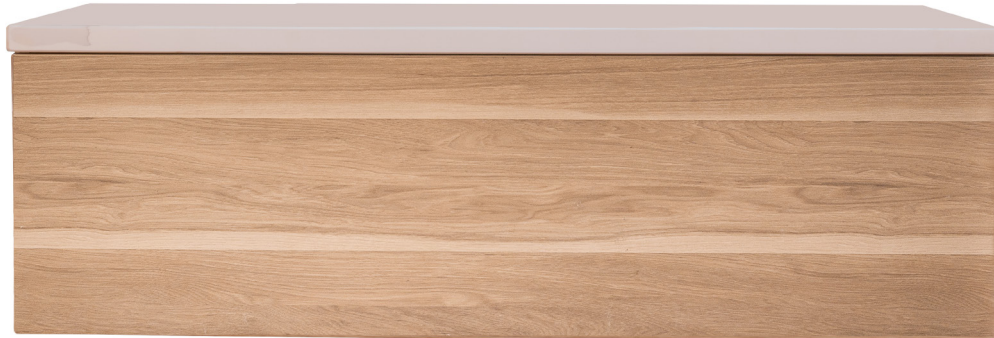

EDEN

Wall Hung Modular Vanity 1200mm Oak Laminate

5
YEAR
WARRANTY

MAKE IT MODULAR

1x VED1200-O and 1x VED300-O Modular Vanity to create a 1500mm cabinet

SPECIFICATIONS

Size	1195x330x495mm
Material	Moisture Resistant Oak Laminate with Premium Finger Pull Technology, Full Length Extension Runners with Adaptive Cushioning which close gently and silently every time.
Colour	Oak Laminate
Installation	Wall Mount
Code	VED1200-O
Warranty (Vanity)	5 Year replacement product and parts: 1 year labour