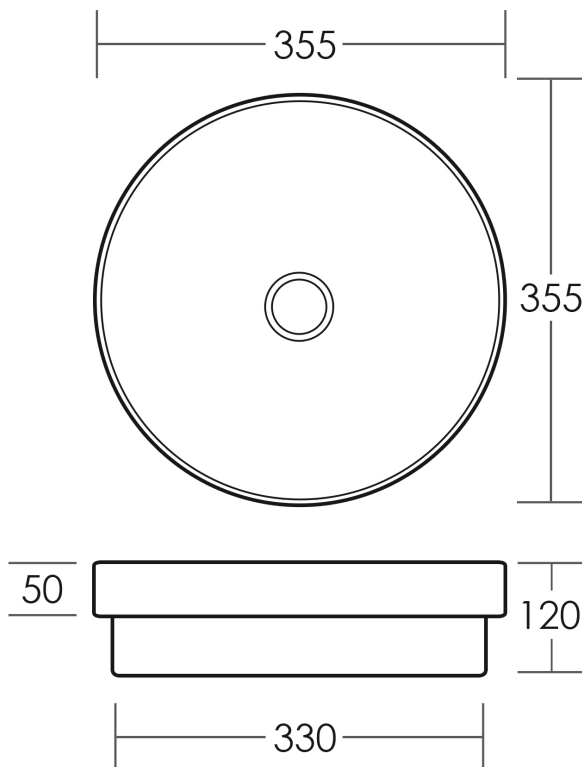

EDEN

Inset Basin Matte White

5
YEAR
WARRANTY

SPECIFICATIONS

Size	355x355mm
Depth	120mm
Material	High Quality Vitreous China Construction
Finish	Matte White
Waste Size	32mm without Overflow
Code	FL135INSET-M
Warranty	5 year replacement product 1 year labour

Available at

hb Highgrove Bathrooms
www.highgrovebathrooms.com.au

Disclaimer: As these products are handmade, a size variance of ± 10 mm may occur. It is essential to measure the unit on-site before installation and Casa Lusso advises having the product on-site before rough-in.