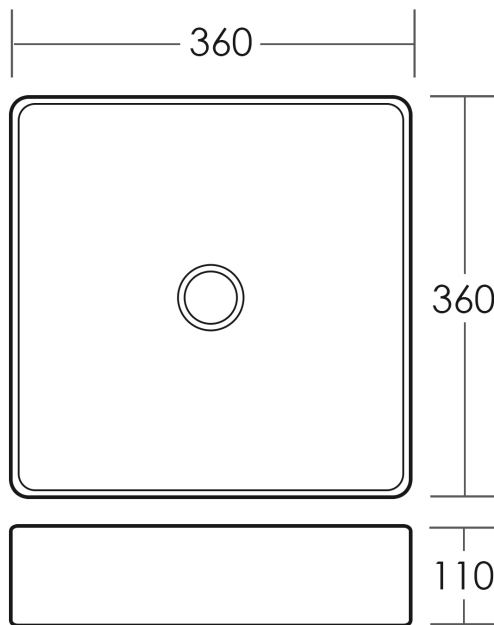

# CIELO

Square Bench Mount Basin Gloss White

**5**  
YEAR  
WARRANTY

## SPECIFICATIONS

<b>Size</b>	360x360mm
<b>Depth</b>	110mm
<b>Material</b>	High Quality Vitreous China Construction
<b>Capacity</b>	7 litres
<b>Waste Size</b>	32mm without Overflow
<b>Code</b>	FL136-W
<b>Warranty</b>	5 year replacement product 1 year labour