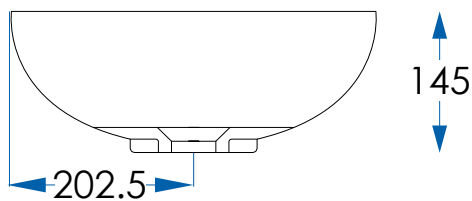

NOOSA

Bench Mount Basin Gloss White

5
YEAR
WARRANTY

SPECIFICATIONS

Size	405x405mm
Depth	145mm
Material	High Quality Vitreous China Construction
Colour Finish	Gloss White
Weight	5kg
Capacity	8 litres
Waste Size	32mm without Overflow
Includes	1x Basin
Code	FL140-W
Warranty	5 year replacement product 1 year labour
Notes	This basin is not compatible with Highgrove Bathrooms pre-cut vanity tops.

Disclaimer: As these products are handmade, a size variance of ± 10 mm may occur. It is essential to measure the unit on-site before installation and Casa Lusso advises having the product on-site before rough-in.