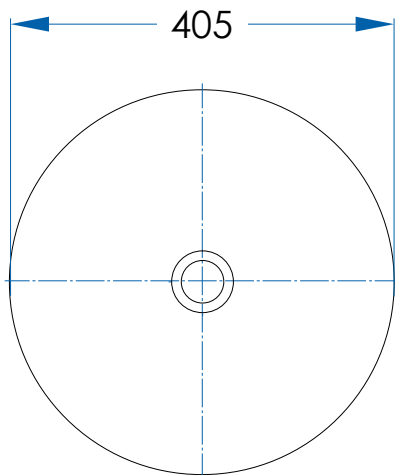

NOOSA

Bench Mount Basin Gloss White

5
YEAR
WARRANTY

SPECIFICATIONS

Size	405x405mm
Depth	145mm
Material	High Quality Vitreous China Construction
Colour Finish	Gloss White
Weight	5kg
Capacity	8 litres
Waste Size	32mm without Overflow
Includes	1x Basin
Code	FL140-W
Warranty	5 year replacement product 1 year labour
Notes	This basin is not compatible with Highgrove Bathrooms pre-cut vanity tops.

Disclaimer: As these products are handmade, a size variance of ± 10 mm may occur. It is essential to measure the unit on-site before installation and Casa Lusso advises having the product on-site before rough-in.