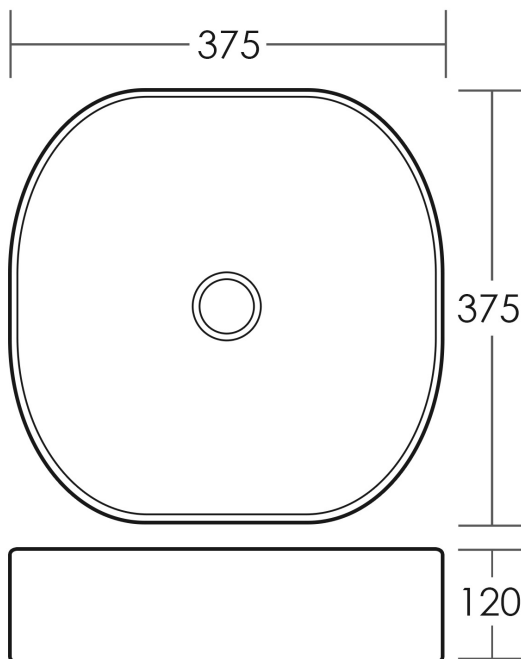

# OMEGA

Square Bench Mount Basin Matte White

**5**  
YEAR  
WARRANTY

## SPECIFICATIONS

<b>Size</b>	375x375mm
<b>Depth</b>	120mm
<b>Material</b>	High Quality Vitreous China Construction
<b>Capacity</b>	6 litres
<b>Waste Size</b>	32mm without Overflow
<b>Code</b>	FL238-M
<b>Warranty</b>	5 year replacement product 1 year labour