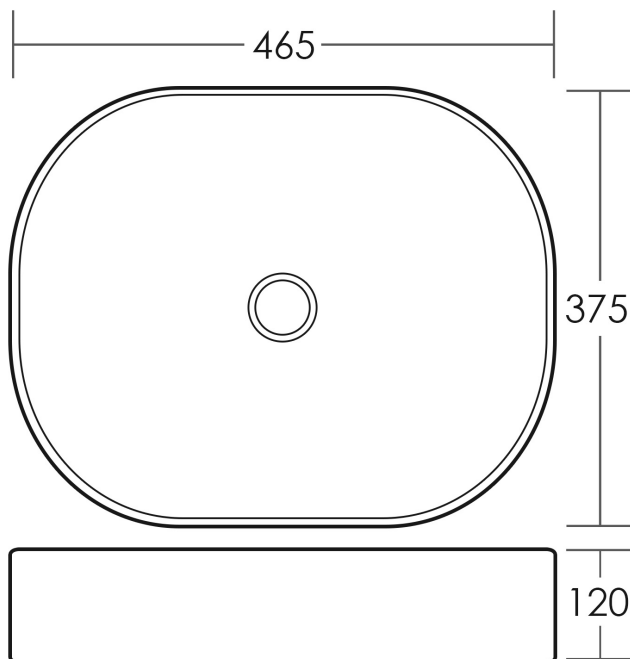

OMEGA

Bench Mount Basin Gloss White

5
YEAR
WARRANTY

SPECIFICATIONS

Size	465x375mm
Depth	120mm
Material	High Quality Vitreous China Construction
Capacity	8 litres
Waste Size	32mm without Overflow
Code	FL247-W
Warranty	5 year replacement product 1 year labour

Available at

hb Highgrove Bathrooms
www.highgrovebathrooms.com.au

Disclaimer: As these products are handmade, a size variance of ± 10 mm may occur. It is essential to measure the unit on-site before installation and Casa Lusso advises having the product on-site before rough-in.