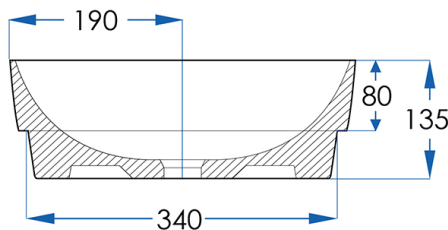

OMEGA

Inset Basin Gloss White

5
YEAR
WARRANTY

SPECIFICATIONS

Size	380x380mm
Depth	135mm
Material	High Quality Vitreous China Construction
Weight	8kg
Capacity	8L
Waste Size	32mm without Overflow
Code	FL293-W
Warranty	5 year replacement product 1 year labour

Available at

hb Highgrove Bathrooms
www.highgrovebathrooms.com.au

Disclaimer: As these products are handmade, a size variance of ± 10 mm may occur. It is essential to measure the unit on-site before installation and Casa Lusso advises having the product on-site before rough-in.