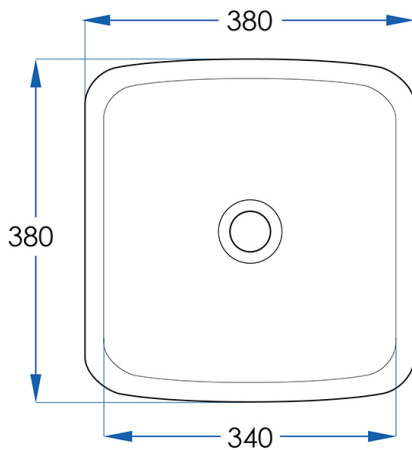

OMEGA

Inset Basin Gloss White

5
YEAR
WARRANTY

SPECIFICATIONS

Size	380x380mm
Depth	135mm
Material	High Quality Vitreous China Construction
Weight	8kg
Capacity	8L
Waste Size	32mm without Overflow
Code	FL293-W
Warranty	5 year replacement product 1 year labour

Available at

hb Highgrove Bathrooms
www.highgrovebathrooms.com.au

Disclaimer: As these products are handmade, a size variance of ± 10 mm may occur. It is essential to measure the unit on-site before installation and Casa Lusso advises having the product on-site before rough-in.