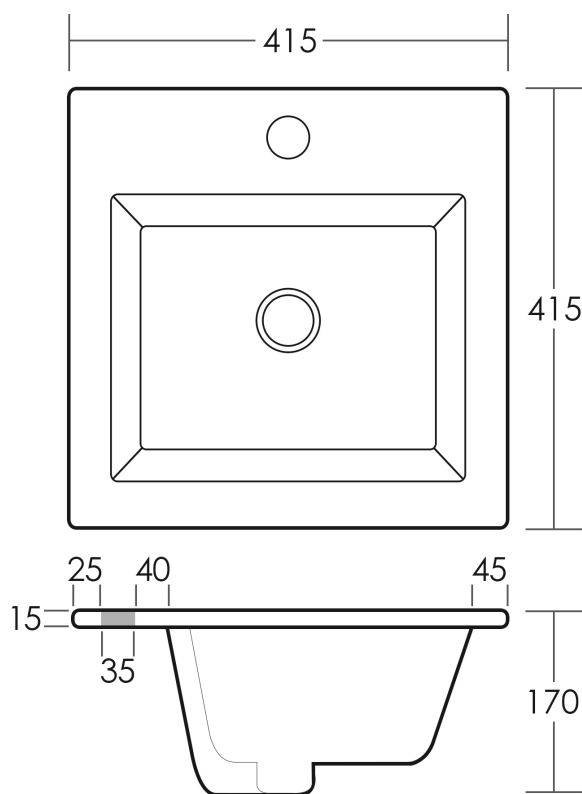

CEDUNA SLIM

Inset Basin Gloss White

5
YEAR
WARRANTY

SPECIFICATIONS

Size	415x415mm
Depth	170mm
Material	High Quality Vitreous China Construction
Waste Size	32mm with Overflow
Code	MC105-W
Warranty	5 year replacement product 1 year labour

Available at

hb Highgrove Bathrooms
www.highgrovebathrooms.com.au

Disclaimer: As these products are handmade, a size variance of ± 10 mm may occur. It is essential to measure the unit on-site before installation and Casa Lusso advises having the product on-site before rough-in.