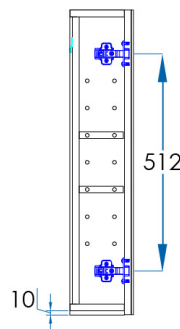

SPECIFICATIONS

Material	Contemporary Moisture Resistant Oak Laminate cabinet with mirrored doors and two height adjustable shelves
Finish	Pencil Edge on all sides
Installation	Suitable for flush mount or recessed installation Includes all fixing requirements
Code	OS1200P-O
Warranty	3 year replacement product*(3) <small>*1 year warranty applies to Mirrors on Mirrored Cabinets</small>