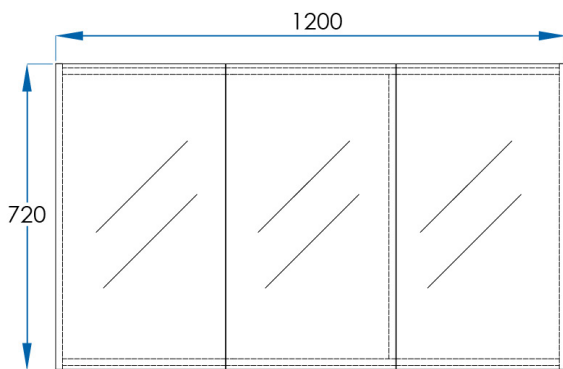

SPECIFICATIONS

Material	Contemporary Moisture Resistant Oak Laminate cabinet with mirrored doors and two height adjustable shelves
Finish	Pencil Edge on all sides
Installation	Suitable for flush mount or recessed installation Includes all fixing requirements
Code	OS1200P-O
Warranty	3 year replacement product*(3) <small>*1 year warranty applies to Mirrors on Mirrored Cabinets</small>