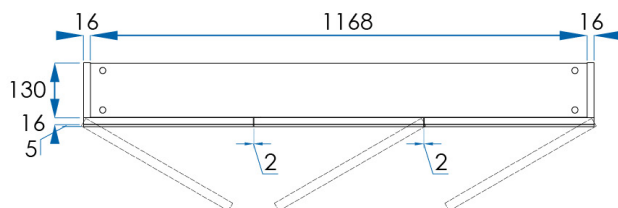

SPECIFICATIONS

Material	Contemporary Moisture Resistant Oak Laminate cabinet with mirrored doors and two height adjustable shelves
Finish	Pencil Edge on all sides
Installation	Suitable for flush mount or recessed installation Includes all fixing requirements
Code	OS1200P-O
Warranty	3 year replacement product*(3) <small>*1 year warranty applies to Mirrors on Mirrored Cabinets</small>