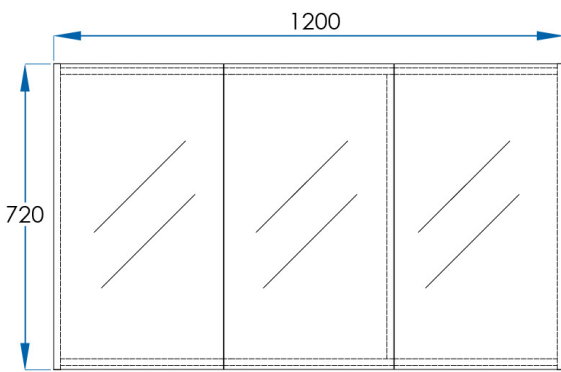

## SPECIFICATIONS

<b>Material</b>	Contemporary Moisture Resistant Timber Laminate cabinet with mirrored doors and two height adjustable shelves
<b>Finish</b>	Pencil Edge on all sides
<b>Installation</b>	Suitable for flush mount or recessed installation Includes all fixing requirements
<b>Code</b>	OS1200P-T
<b>Warranty</b>	3 year replacement product*(3) <small>*1 year warranty applies to Mirrors on Mirrored Cabinets</small>