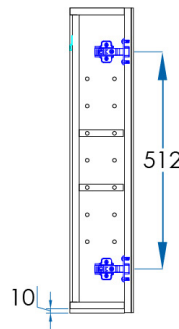

## SPECIFICATIONS

<b>Material</b>	Contemporary Moisture Resistant Timber Laminate cabinet with mirrored doors and two height adjustable shelves
<b>Finish</b>	Pencil Edge on all sides
<b>Installation</b>	Suitable for flush mount or recessed installation Includes all fixing requirements
<b>Code</b>	OS1200P-T
<b>Warranty</b>	3 year replacement product*(3) <small>*1 year warranty applies to Mirrors on Mirrored Cabinets</small>