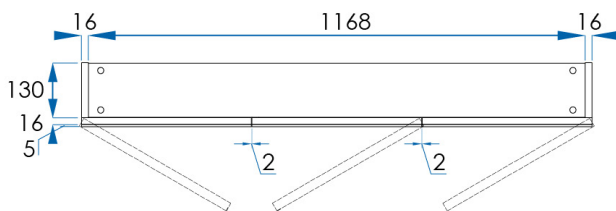

## SPECIFICATIONS

<b>Material</b>	Contemporary Moisture Resistant Timber Laminate cabinet with mirrored doors and two height adjustable shelves
<b>Finish</b>	Pencil Edge on all sides
<b>Installation</b>	Suitable for flush mount or recessed installation Includes all fixing requirements
<b>Code</b>	OS1200P-T
<b>Warranty</b>	3 year replacement product*(3) <small>*1 year warranty applies to Mirrors on Mirrored Cabinets</small>