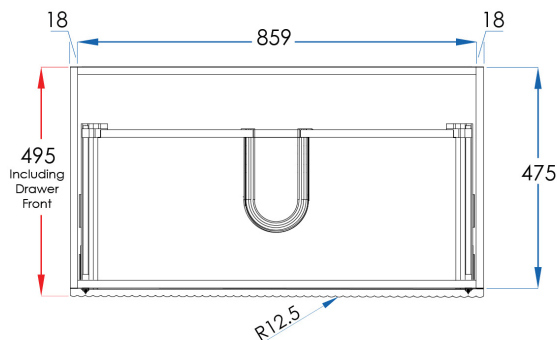

WAVE

Floor Mount Vanity 900mm Matte White

5
YEAR
WARRANTY

SPECIFICATIONS

Combined Size	895x800x495mm (Including Drawers)
Material	Moisture Resistant 2 Pac with Full Length Extension Runners, Adaptive Cushioning which close gently and silently and removable kickboard. DTC Drawer Runner Hardware.
Colour/Finish	Matte White cabinet and Matte White drawer front with a sleek look and delicate detailing.
Installation	Floor Mount.
Code	WAF900-M
Warranty	5 Year replacement product and parts: 1 year labour
Notes	Tops, Handles, Tapware and Basins Sold Separately

CASA LUSSO

Available at **hb** Highgrove Bathrooms.com.au

Due to our policy of continuous development, all designs and measurements are intended only as a guide and are subject to change without notice. Being hand made products they are subject to a size variance E&OE. This brochure is representative of the actual products at time of printing. Please confirm all particulars before purchase. Casa Lusso recommends having the product on site before commencing rough in. For our own established efforts supporting environmental and health preservation all of our Vanities are made to the commercially recognised E1 Standard.