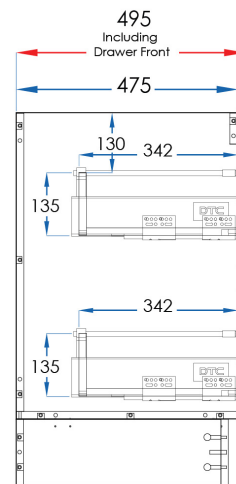

WAVE

Floor Mount Vanity 900mm Matte White

5
YEAR
WARRANTY

SPECIFICATIONS

Combined Size	895x800x495mm (Including Drawers)
Material	Moisture Resistant 2 Pac with Full Length Extension Runners, Adaptive Cushioning which close gently and silently and removable kickboard. DTC Drawer Runner Hardware.
Colour/Finish	Matte White cabinet and Matte White drawer front with a sleek look and delicate detailing.
Installation	Floor Mount.
Code	WAF900-M
Warranty	5 Year replacement product and parts: 1 year labour
Notes	Tops, Handles, Tapware and Basins Sold Separately