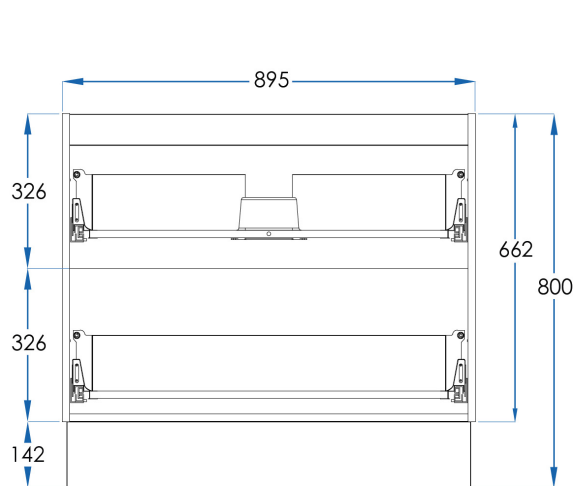

WAVE

Floor Mount Vanity 900mm Matte White

5
YEAR
WARRANTY

SPECIFICATIONS

Combined Size	895x800x495mm (Including Drawers)
Material	Moisture Resistant 2 Pac with Full Length Extension Runners, Adaptive Cushioning which close gently and silently and removable kickboard. DTC Drawer Runner Hardware.
Colour/Finish	Matte White cabinet and Matte White drawer front with a sleek look and delicate detailing.
Installation	Floor Mount.
Code	WAF900-M
Warranty	5 Year replacement product and parts: 1 year labour
Notes	Tops, Handles, Tapware and Basins Sold Separately

CASA LUSSO

Available at **hb** Highgrove Bathrooms.com.au

Due to our policy of continuous development, all designs and measurements are intended only as a guide and are subject to change without notice. Being hand made products they are subject to a size variance E&OE. This brochure is representative of the actual products at time of printing. Please confirm all particulars before purchase. Casa Lusso recommends having the product on site before commencing rough in. For our own established efforts supporting environmental and health preservation all of our Vanities are made to the commercially recognised E1 Standard.