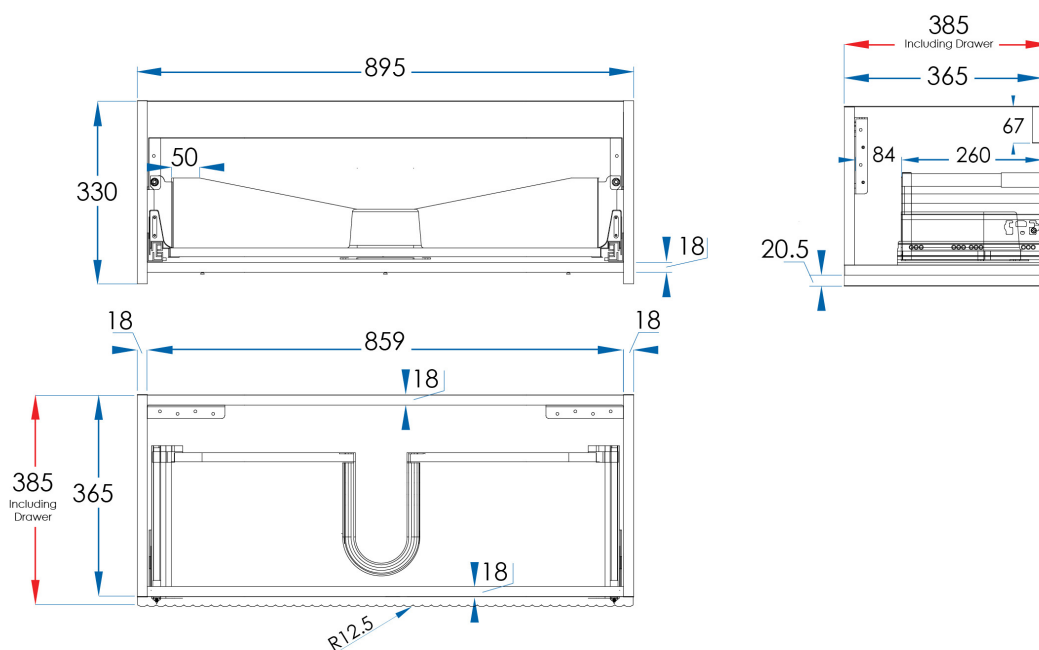

WAVE SLIM

Wall Hung Vanity 900mm Matte White

5
YEAR
WARRANTY

SPECIFICATIONS

Size	895x330x385mm (Including Drawer)
Material	Moisture Resistant 2 Pac with Full Length Extension Runners with Adaptive Cushioning which close gently and silently. DTC Drawer Runner Hardware.
Colour/Finish	Matte White Cabinet, Matte White Drawer Front with a sleek look and delicate detailing.
Installation	Wall Mount.
Code	WAS900-M
Warranty	5 Year replacement product and parts: 1 year labour
Notes	Tops, Handles, Tapware and Basins Sold Separately

CASA LUSSO

Available at **[hb] Highgrove Bathrooms.com.au**

Due to our policy of continuous development, all designs and measurements are intended only as a guide and are subject to change without notice. Being hand made products they are subject to a size variance E&OE. This brochure is representative of the actual products at time of printing. Please confirm all particulars before purchase. Casa Lusso recommends having the product on site before commencing rough in. For our own established efforts supporting environmental and health preservation all of our Vanities are made to the commercially recognised E1 Standard.