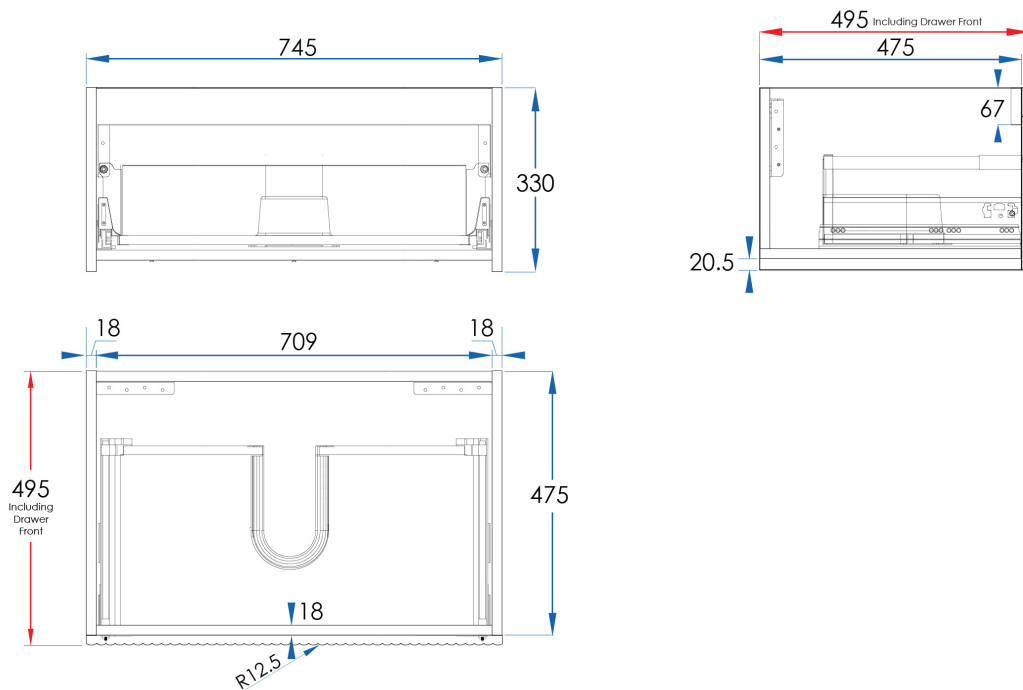

WAVE

Wall Hung Vanity 750mm Matte White

5
YEAR
WARRANTY

SPECIFICATIONS

Size	745x330x495mm (Including Drawer)
Material	Moisture Resistant 2 Pac with Full Length Extension Runners with Adaptive Cushioning which close gently and silently. DTC Drawer Runner Hardware.
Colour/Finish	Matte White Cabinet, Matte White Drawer Front with a sleek look and delicate detailing.
Installation	Wall Mount.
Code	WAW750-M
Warranty	5 Year replacement product and parts: 1 year labour
Notes	Tops, Handles, Tapware and Basins Sold Separately

CASA LUSSO

Available at **[hb] Highgrove Bathrooms.com.au**

Due to our policy of continuous development, all designs and measurements are intended only as a guide and are subject to change without notice. Being hand made products they are subject to a size variance E&OE. This brochure is representative of the actual products at time of printing. Please confirm all particulars before purchase. Casa Lusso recommends having the product on site before commencing rough in. For our own established efforts supporting environmental and health preservation all of our Vanities are made to the commercially recognised E1 Standard.