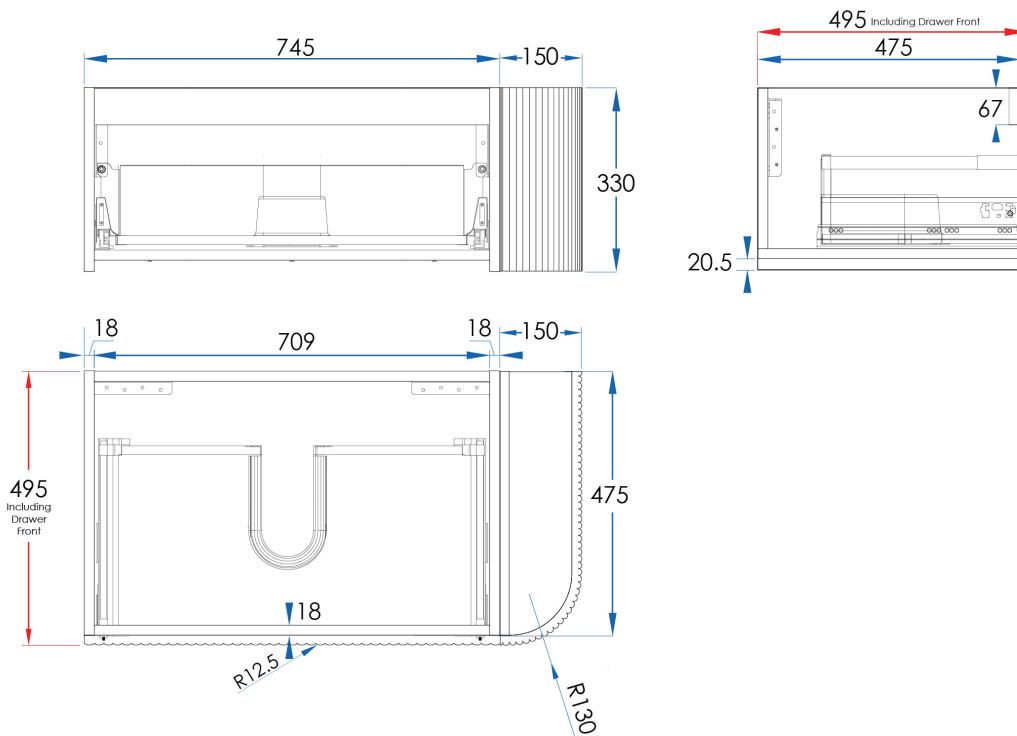

WAVE

Corner Wall Hung Vanity 900mm Matte White

5
YEAR
WARRANTY

SPECIFICATIONS

Size	895x330x495mm (Including Drawer)
Material	Moisture Resistant 2 Pac with Full Length Extension Runners with Adaptive Cushioning which close gently and silently. DTC Drawer Runner Hardware.
Colour/Finish	Matte White Cabinet, Matte White Drawer Front and 1x Curved Corner cabinet with a sleek look and delicate detailing.
Installation	Wall Mount. Corner Cabinet can be installed either to the Left or Right side of Cabinet.
Code	WHW900-M
Warranty	5 Year replacement product and parts: 1 year labour
Notes	Tops, Handles, Tapware and Basins Sold Separately

CASA LUSSO

Available at **[hb] Highgrove Bathrooms.com.au**

Due to our policy of continuous development, all designs and measurements are intended only as a guide and are subject to change without notice. Being hand made products they are subject to a size variance E&OE. This brochure is representative of the actual products at time of printing. Please confirm all particulars before purchase. Casa Lusso recommends having the product on site before commencing rough in. For our own established efforts supporting environmental and health preservation all of our Vanities are made to the commercially recognised E1 Standard.