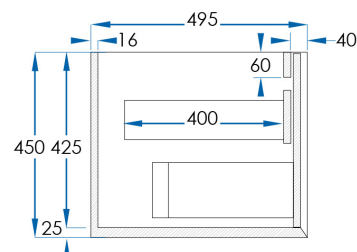

BARCLAY

Acacia Timber Veneer Wall Hung Vanity 1500mm

5
YEAR
WARRANTY

SPECIFICATIONS

Size	1490x450x495mm
Material	Natural Wood Acacia Veneer bathroom cabinet with BLUM soft close running hardware (Black Drawer runners)
Colour/Finish	Complete Double Drawer Timber cabinet with 4 internal drawers
Weight	53kg
Installation	Wall Mount
Code	BAR1500-T
Warranty	5 Year replacement product and parts: 1 year labour
Notes	Tops, Handles, Tapware and Basins Sold Separately
Disclaimer	This product is comprised of natural materials. Each piece is unique to the next and will have colour variations including knots, texture and grain variations that will vary between each piece. Please be aware your product may not appear as per the image shown online or displayed in-store.

CASA LUSSO

Available at **[hb] Highgrove Bathrooms.com.au**

Due to our policy of continuous development, all designs and measurements are intended only as a guide and are subject to change without notice. Being hand made products they are subject to a size variance E&OE. This brochure is representative of the actual products at time of printing. Please confirm all particulars before purchase. Casa Lusso recommends having the product on site before commencing rough in. For our own established efforts supporting environmental and health preservation all of our Vanities are made to the commercially recognised E1 Standard.