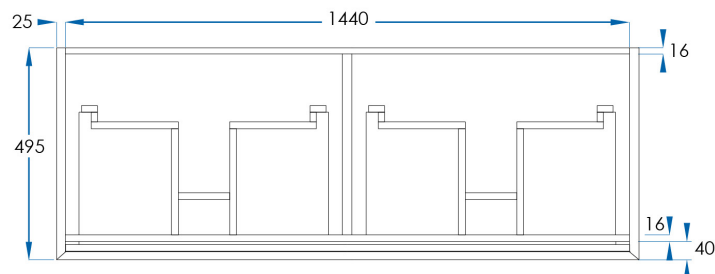

BARCLAY

Acacia Timber Veneer Wall Hung Vanity 1500mm

5
YEAR
WARRANTY

SPECIFICATIONS

Size	1490x450x495mm
Material	Natural Wood Acacia Veneer bathroom cabinet with BLUM soft close running hardware (Black Drawer runners)
Colour/Finish	Complete Double Drawer Timber cabinet with 4 internal drawers
Weight	53kg
Installation	Wall Mount
Code	BAR1500-T
Warranty	5 Year replacement product and parts: 1 year labour
Notes	Tops, Handles, Tapware and Basins Sold Separately
Disclaimer	This product is comprised of natural materials. Each piece is unique to the next and will have colour variations including knots, texture and grain variations that will vary between each piece. Please be aware your product may not appear as per the image shown online or displayed in-store.

CASA LUSSO

Available at **[hb] Highgrove Bathrooms.com.au**

Due to our policy of continuous development, all designs and measurements are intended only as a guide and are subject to change without notice. Being hand made products they are subject to a size variance E&OE. This brochure is representative of the actual products at time of printing. Please confirm all particulars before purchase. Casa Lusso recommends having the product on site before commencing rough in. For our own established efforts supporting environmental and health preservation all of our Vanities are made to the commercially recognised E1 Standard.