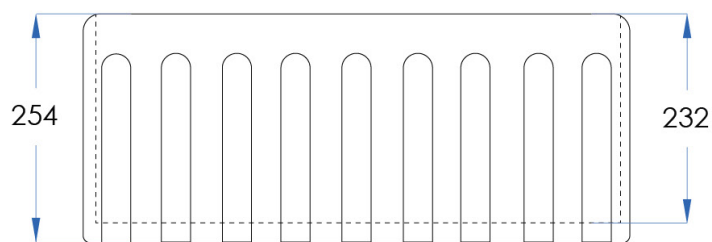

MAISON

Single Fluted Reversible Farmhouse Sink Gloss White 610mm

SPECIFICATIONS

SIZE	610 x 459 x 254mm
MATERIAL	Fire Clay
FINISH	Gloss White
WASTE SIZE	90mm
INSTALLATION	Undermount or Flushmount
WARRANTY	10 yr replacement product (structural) 5 yr gloss finish
PRODUCT CODE	MAI610-W