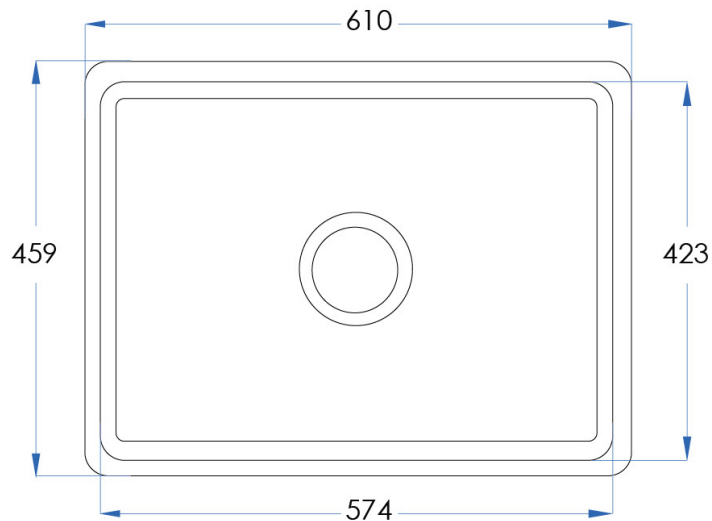

MAISON

Single Fluted Reversible Farmhouse Sink Gloss White 610mm

SPECIFICATIONS

SIZE	610 x 459 x 254mm
MATERIAL	Fire Clay
FINISH	Gloss White
WASTE SIZE	90mm
INSTALLATION	Undermount or Flushmount
WARRANTY	10 yr replacement product (structural) 5 yr gloss finish
PRODUCT CODE	MAI610-W