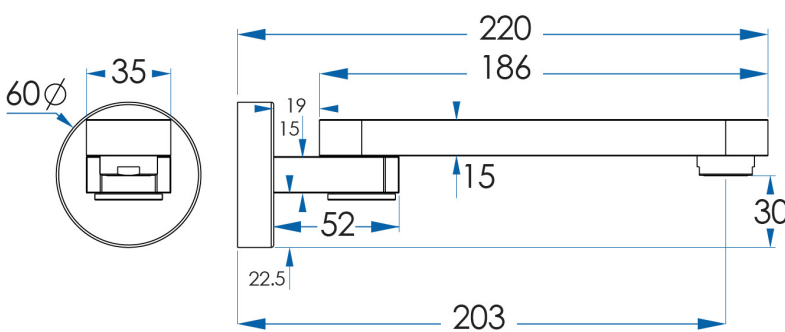

OMG220-BB

Brushed Nickel finish

OMG220-BN

AS 3718
WM 30023
CASA LUSO

SPECIFICATIONS

Material	Solid Brass Construction
Includes	Spout only
Warranty	7 Year replacement product and parts 1 Year parts & labour