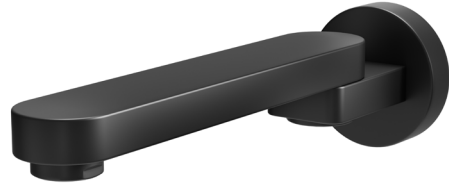

OMEGA

In Wall Swivel Spout 220mm

7
YEAR
WARRANTY

Chrome finish

OMG220-CH

Matte Black finish

OMG220-MB

Brushed Brass finish

OMG220-BB

Brushed Nickel finish

OMG220-BN

AS 3718
WM 30023
CASA LUSO

SPECIFICATIONS

Material	Solid Brass Construction
Includes	Spout only
Warranty	7 Year replacement product and parts 1 Year parts & labour