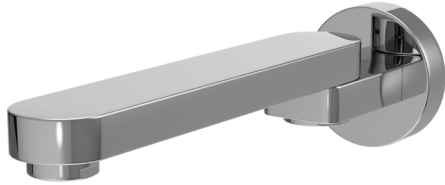

OMEGA

In Wall Swivel Spout 220mm

7
YEAR
WARRANTY

Chrome finish

OMG220-CH

Matte Black finish

OMG220-MB

Brushed Brass finish

OMG220-BB

Brushed Nickel finish

OMG220-BN

AS 3718
WM 30023
CASA LUSO

SPECIFICATIONS

Material	Solid Brass Construction
Includes	Spout only
Warranty	7 Year replacement product and parts 1 Year parts & labour