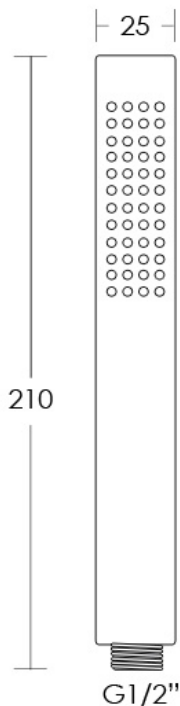

# MODO

Hand Shower Brushed Brass

**7**  
YEAR  
WARRANTY

**WaterMark**  
AS/NZS 3662  
LN023083  
Casa Lusso

## SPECIFICATIONS

<b>Water Consumption</b>	WELS 3 Star, 9 litres per minute
<b>Material</b>	Solid Brass construction with an industrial grade PVD (Physical Vapor Deposition) electro plate finish.
<b>Code</b>	MODO-BB
<b>Warranty</b>	7 year replacement product