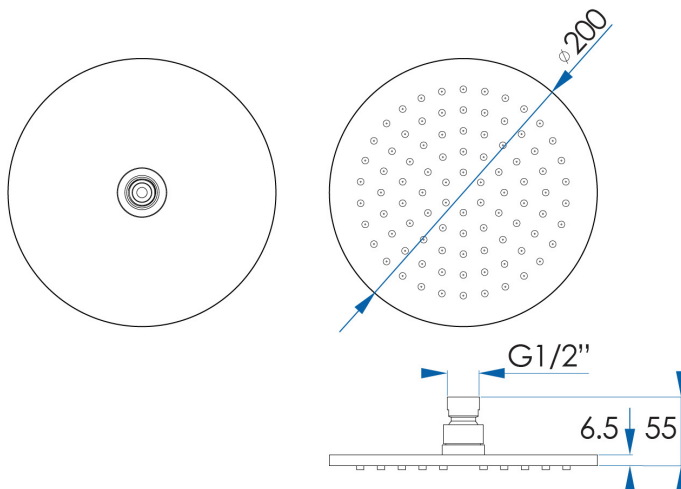

# MONSOON

Round Shower Head Chrome 200mm

**7**  
YEAR  
WARRANTY

## SPECIFICATIONS

<b>Water Consumption</b>	WELS 3 Star, 9 litres per minute
<b>Material</b>	304 Stainless Steel with Mirror Finish
<b>Warranty</b>	7 year replacement product
<b>Code</b>	MS200R-CH

**CASA LUSSO**