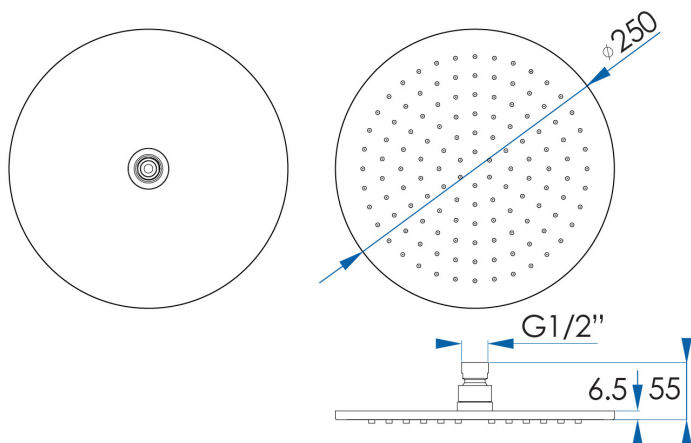

MONSOON

Round Shower Head 250mm

7
YEAR
WARRANTY

**Chrome
MS250R-CH**

**Matte Black
MS250R-MB**

**Brushed Brass
MS250R-BB**

**Brushed Nickel
MS250R-BN**

**Gunmetal
MS250R-GM**

**Champagne Gold
MS250R-CG**

SPECIFICATIONS

| | |
|-------------------|----------------------------------------|
| Water Consumption | WELS 3 Star, 9 litres per minute |
| Material | 304 Stainless Steel with Mirror Finish |
| Warranty | 7 year replacement product |