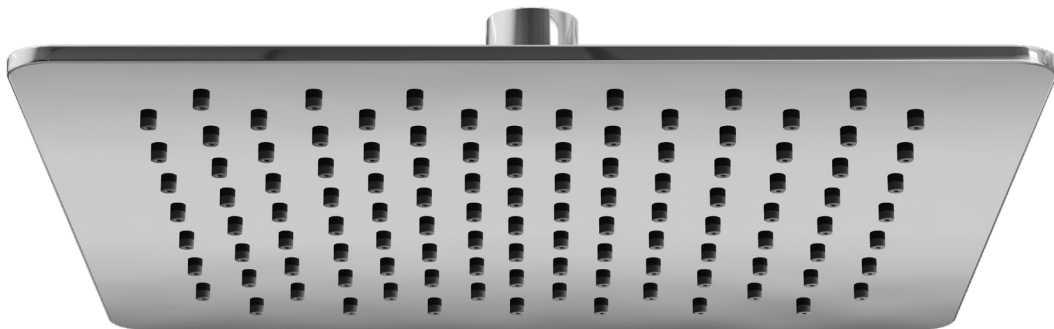

MONSOON

Square Shower Head Chrome 250mm

7
YEAR
WARRANTY

SPECIFICATIONS

Water Consumption	WELS 3 Star, 9 litres per minute
Material	304 Stainless Steel with Mirror Finish
Warranty	7 year replacement product
Code	MS250S-CH