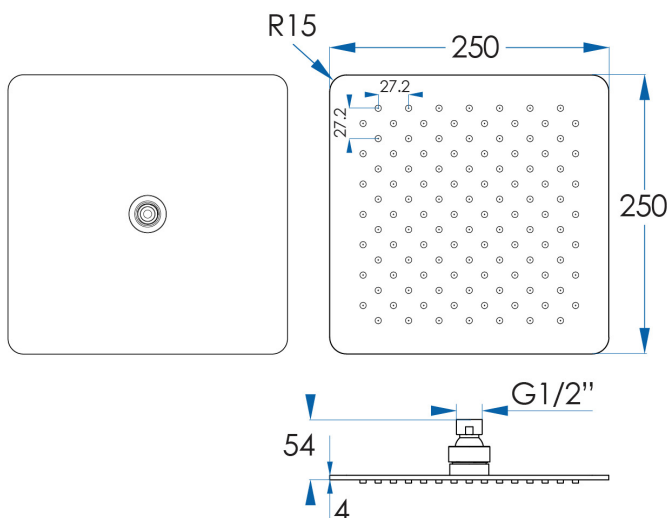

MONSOON

Square Shower Head Chrome 250mm

7
YEAR
WARRANTY

SPECIFICATIONS

Water Consumption	WELS 3 Star, 9 litres per minute
Material	304 Stainless Steel with Mirror Finish
Warranty	7 year replacement product
Code	MS250S-CH